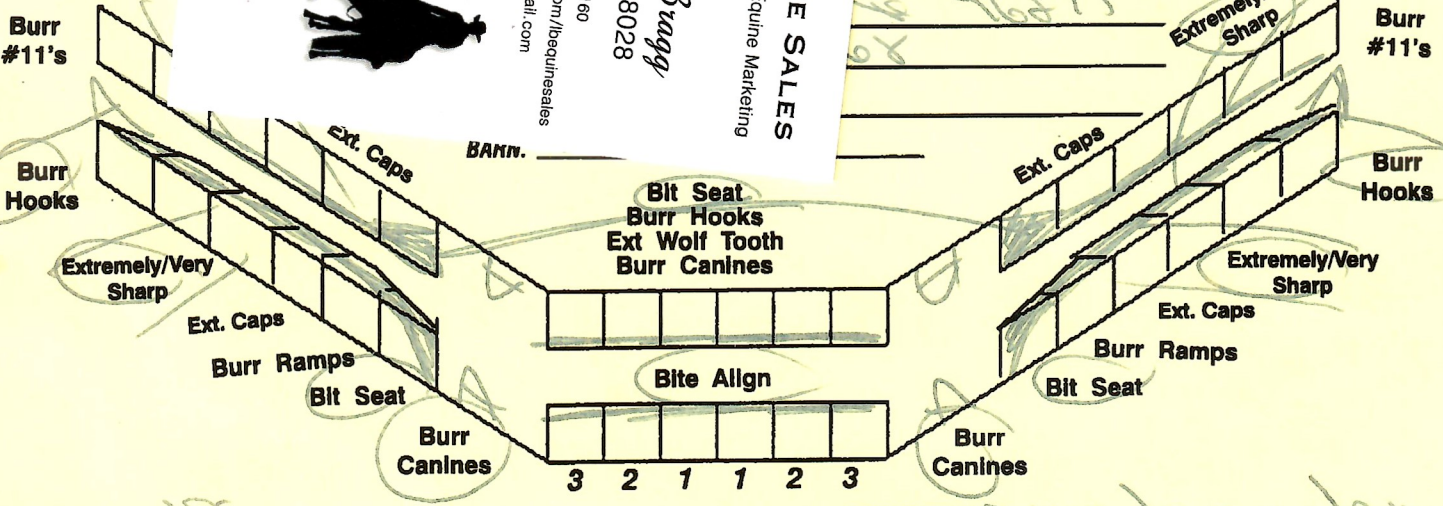

DATE: 4-27-23

AGE: 18

CONDITION: Thin / sound / good

INCISORS	CANINES	WOLF TEETH	MOLARS
REALIGN CUT FLOAT FILE BURR CAPS CAP FRAGMENTS EXTRACT OTHER	NORMAL BLIND OTHER  CUT BUFF ELEVATE OTHER	NORMAL LINGUAL ANTERIOR FRAGMENT BLIND ABORANT EXTRACT OTHER	NORMAL STEPPED WAVE SHEAR FLOAT BITSEAT CAPS CAP FRAGMENT HOOKS RAMPS RIMS CUT EXTRACT OTHER CHARGES
CHARGES	CHARGES	CHARGES	CHARGES
TOTAL CHARGES: <u>150</u>	AMOUNT PAID: _____	BALANCE: _____	
CALL BACK DATE: _____	REASON: _____		