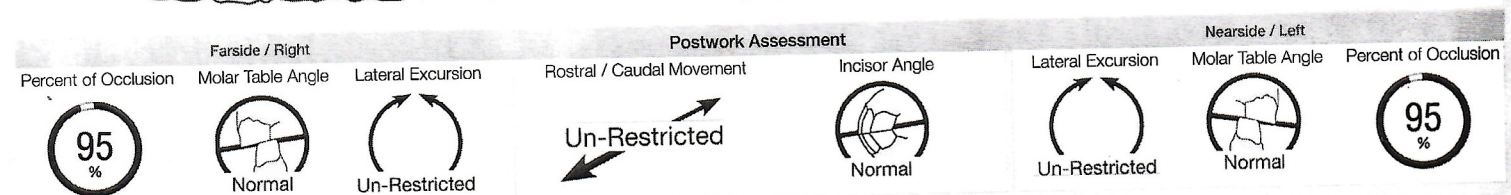

MOB 214-449-8028

TEL 75161

SEX Gelding

YEAR 2015

HEIGHT 14.3

VET

PRACTICE

TIME SEDATION

AMOUNT

SEDATION NOTES CONDITION SCORE 6/10

Last Treatment
Unknown

Clinical Notes