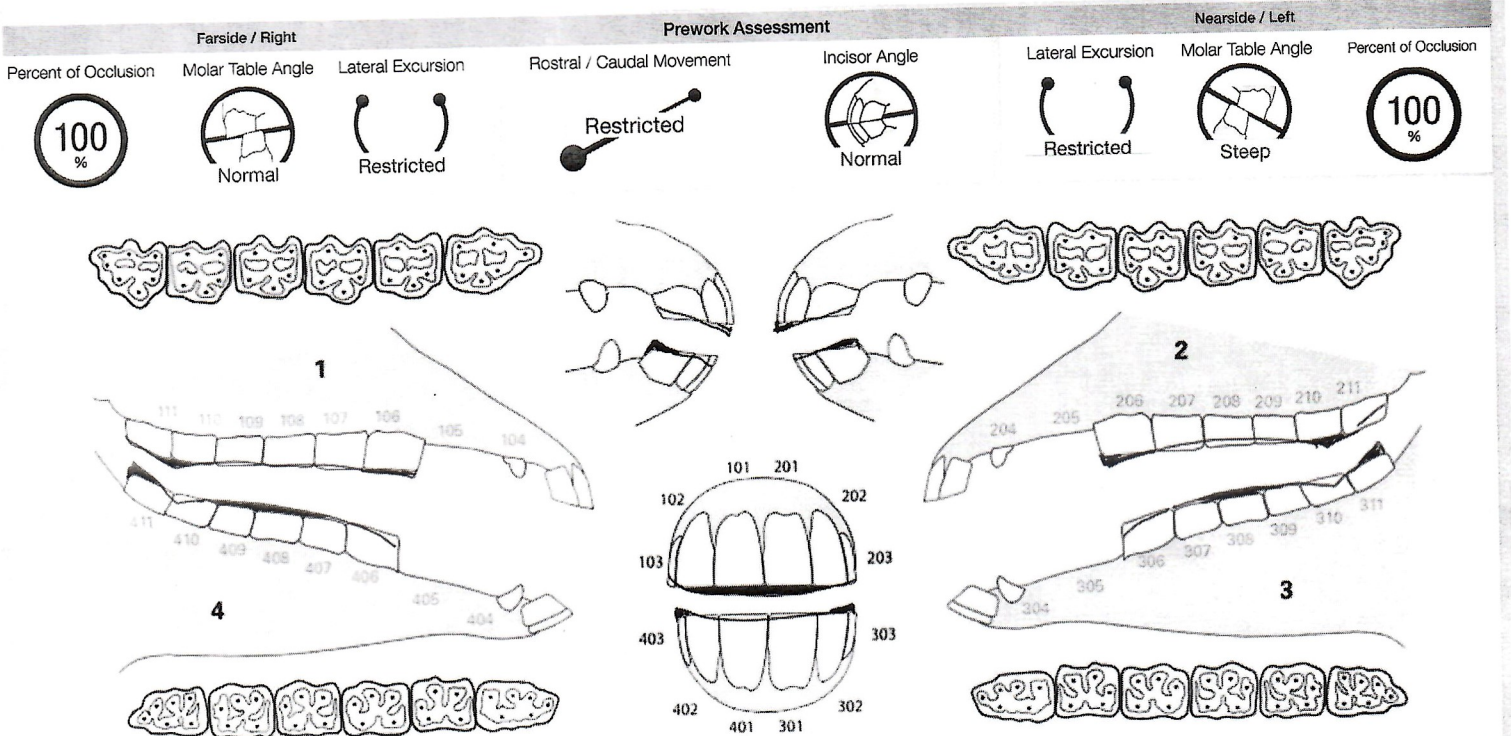

MOB 214-449-8028

TEL 75161

SEX Gelding

YEAR 2015

HEIGHT 14.3

VET

PRACTICE

TIME SEDATION

AMOUNT

SEDATION NOTES CONDITION SCORE 6/10

Last Treatment  
Unknown

Clinical Notes

**Incisors**

- Overjet
- Burred
- Angle Change
- Incisor angle correction from 24-26 degrees to 8-10 degrees
- Routine Float and Balance

**Canines**

- Buff

**Wolf Teeth**

**Premolars & Molars**

- Sharp Points
- Ramps
- ETR/ATR
- Wave
- Protuberant
- Routine Float
- Limited lateral excursion to left
- Limited lateral excursion to right

NOTES